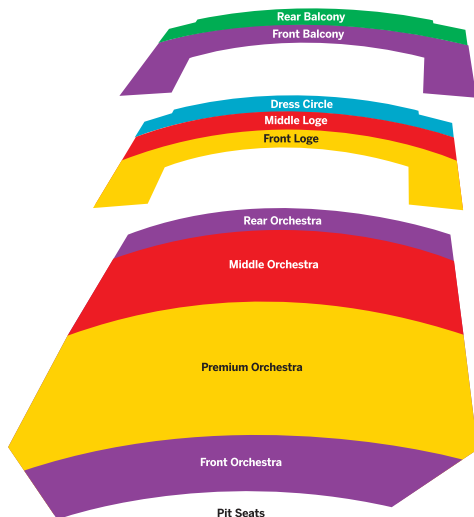

## Your Delta Classical Series & Single Ticket Pricing

Delta Classical Series 1–4 can be combined for a 12, 18 or 24-concert package.  
Compose Your Own Series (CYO) are priced per concert—minimum 3 concert series.

	50% OFF					SUBSCRIBER ADD-ON		
	6 concert series	12 concert series	18 concert series	24 concert series	SUN concert series	Single ticket pricing	Single ticket pricing	Kantorow Recital
Rear Balcony	\$78	\$156	\$234	\$312	\$60	\$28	\$43	\$19
Front Balcony	\$120	\$240	\$360	\$480	\$84	\$41	\$57	\$29
Dress Circle	\$168	\$336	\$504	\$672	\$112	\$62	\$79	\$39
Middle Loge	\$240	\$480	\$720	\$960	\$164	\$87	\$105	\$49
Front Loge	\$366	\$732	\$1,098	\$1,464	\$248	\$124	\$145	\$59
Rear Orchestra	\$126	\$252	\$378	\$504	\$92	\$50	\$65	\$29
Middle Orchestra	\$210	\$420	\$630	\$840	\$132	\$87	\$105	\$49
Premium Orchestra	\$366	\$732	\$1,098	\$1,464	\$248	\$124	\$145	\$59
Main Orchestra	\$168	\$336	\$504	\$672	\$112	\$62	\$79	\$39
Front Orchestra	\$84	\$168	\$252	\$336	\$84	\$36	\$52	\$59

## Holiday and Special Concerts

	Christmas w/ASO	Handel's Messiah	Vivaldi Four Seasons	Lang Lang
Rear Balcony	\$35	\$29	\$45	\$69
Front Balcony	\$45	\$39	\$45	\$79
Dress Circle	\$65	\$55	\$55	\$99
Middle Loge	\$75	\$65	\$65	\$139
Front Loge	\$89	\$75	\$75	\$159
Rear Orchestra	\$55	\$55	\$55	\$99
Middle Orchestra	\$65	\$65	\$75	\$159
Premium Orchestra	\$89	\$75	\$85	\$159
Front Orchestra	\$65	\$59	\$65	\$199
Pit Seats			\$65	
On-Stage Seats			\$65	\$199