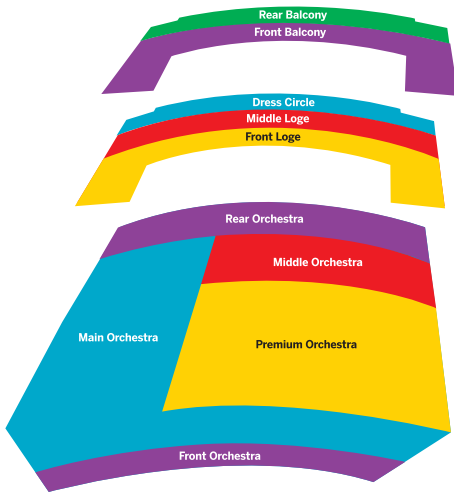

## Your Delta Classical Series & Single Ticket Pricing

Delta Classical Series 1–4 can be combined for a 12, 18 or 24-concert package.  
Compose Your Own Series (CYO) are priced per concert—minimum 3 concert series.

	50% OFF					SUBSCRIBER ADD-ON		
	6 concert series	12 concert series	18 concert series	24 concert series	SUN concert series	Single ticket pricing	Single ticket pricing	Kantorow Recital
Rear Balcony	\$78	\$156	\$234	\$312	\$60	\$28	\$43	\$19
Front Balcony	\$120	\$240	\$360	\$480	\$84	\$41	\$57	\$29
Dress Circle	\$168	\$336	\$504	\$672	\$112	\$62	\$79	\$39
Middle Loge	\$240	\$480	\$720	\$960	\$164	\$87	\$105	\$49
Front Loge	\$366	\$732	\$1,098	\$1,464	\$248	\$124	\$145	\$59
Rear Orchestra	\$126	\$252	\$378	\$504	\$92	\$50	\$65	\$29
Middle Orchestra	\$210	\$420	\$630	\$840	\$132	\$87	\$105	\$49
Premium Orchestra	\$366	\$732	\$1,098	\$1,464	\$248	\$124	\$145	\$59
Main Orchestra	\$168	\$336	\$504	\$672	\$112	\$62	\$79	\$39
Front Orchestra	\$84	\$168	\$252	\$336	\$84	\$36	\$52	\$59

## Holiday and Special Concerts

	Christmas w/ASO	Handel's Messiah	Vivaldi Four Seasons	Lang Lang
Rear Balcony	\$35	\$29	\$45	\$69
Front Balcony	\$45	\$39	\$45	\$79
Dress Circle	\$65	\$55	\$55	\$99
Middle Loge	\$75	\$65	\$65	\$139
Front Loge	\$89	\$75	\$75	\$159
Rear Orchestra	\$55	\$55	\$55	\$99
Middle Orchestra	\$65	\$65	\$75	\$159
Premium Orchestra	\$89	\$75	\$85	\$159
Front Orchestra	\$65	\$59	\$65	\$199
Pit Seats			\$65	
On-Stage Seats			\$65	\$199